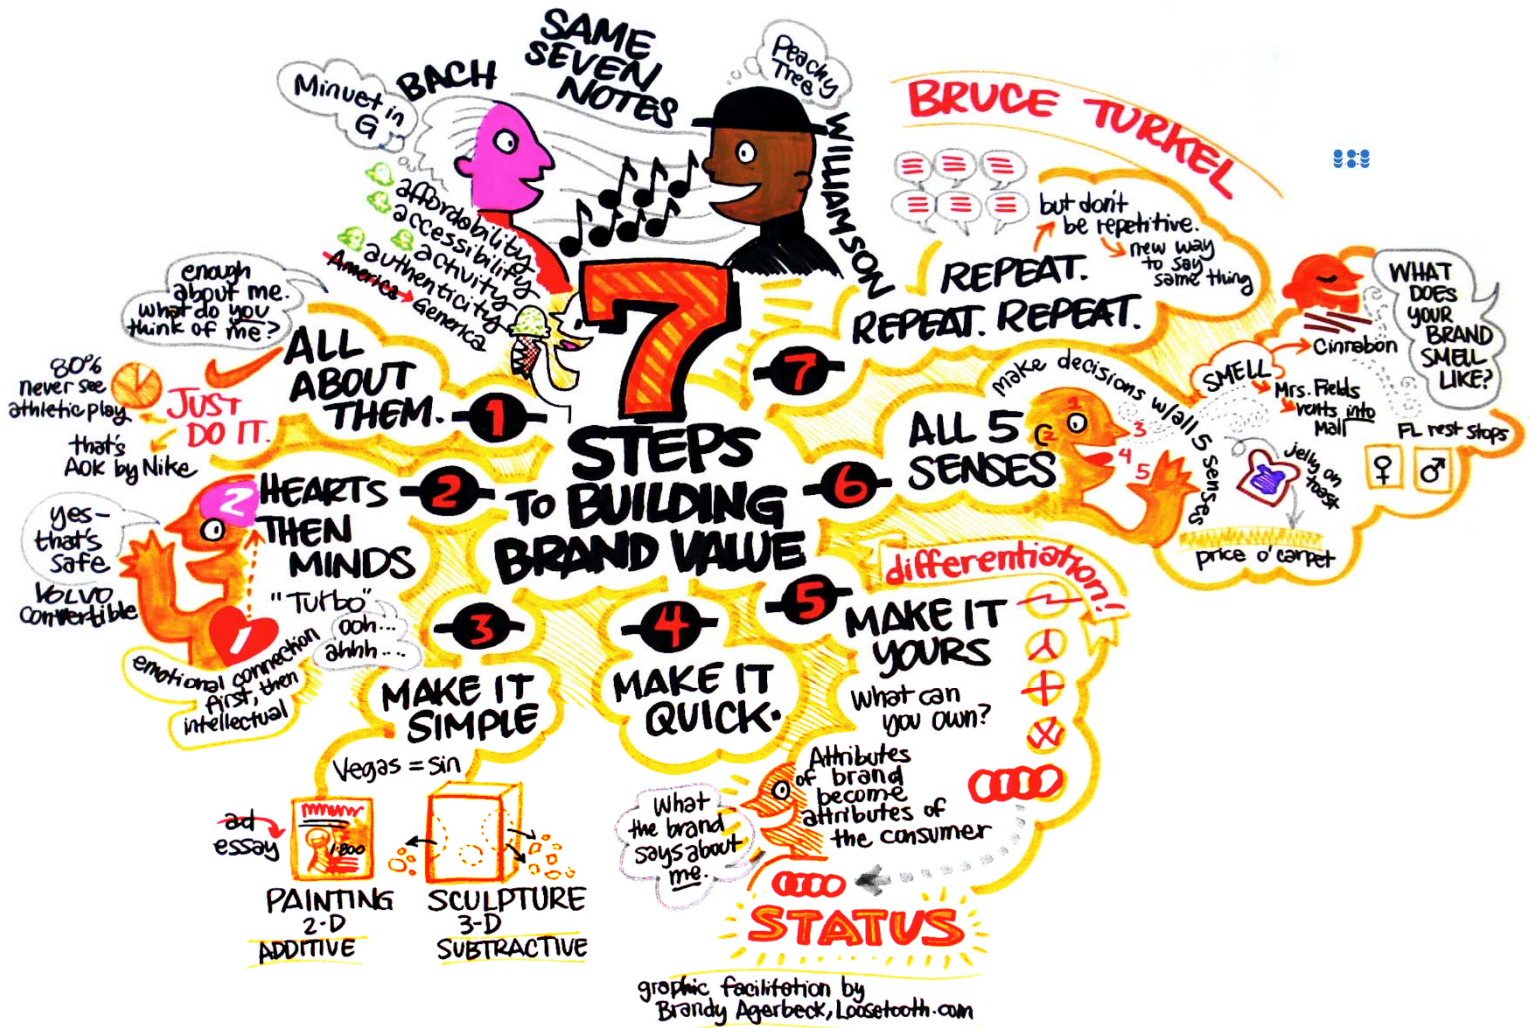

Bruce Turkel MasterMind

This Weekly Planner Belongs To _____

Bruce Turkel MasterMind

Week:

Monday

Tuesday

Wednesday

Thursday

Friday

Saturday

Sunday

Upcoming

A large empty rectangular box for notes, with the Turkel logo in the bottom right corner. The logo consists of the letters T, U, R, K, E, L arranged in a stylized grid pattern with a vertical line through the middle.